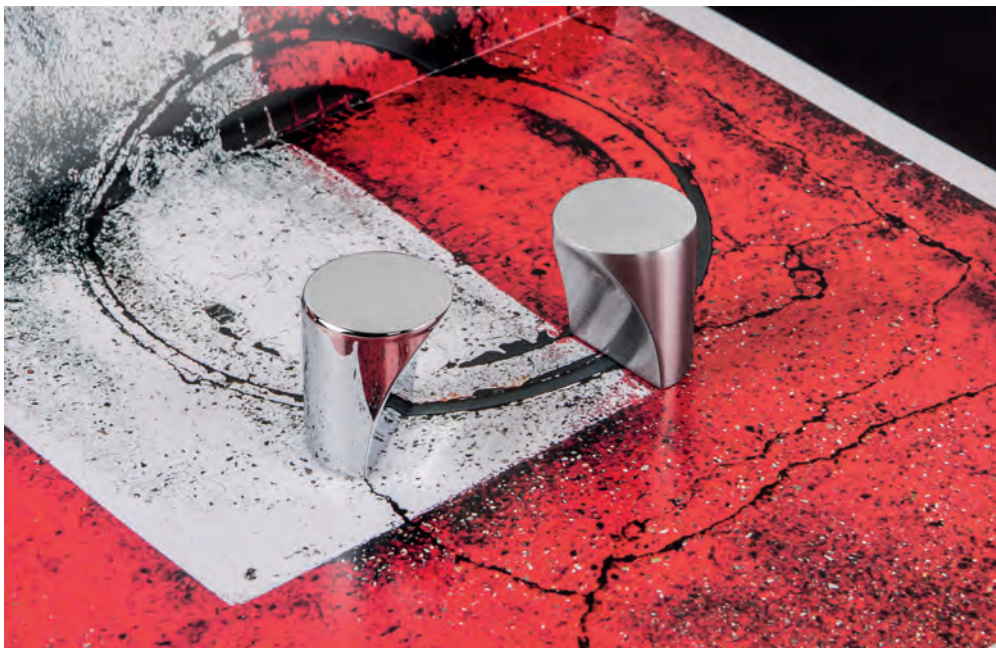

PM

F538

Stefano Pasotti

Materiale: Cromall®
Material: Cromall®

Finiture: Cromo
Finishes: Chrome

Cromosat
Satin chrome

F538