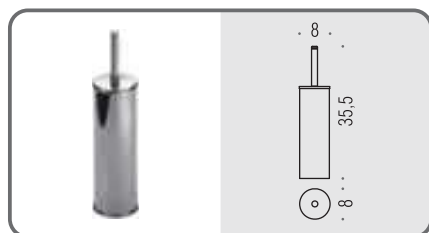

B0506 ☐
Porta scopino d'appoggio
Standing brush holder