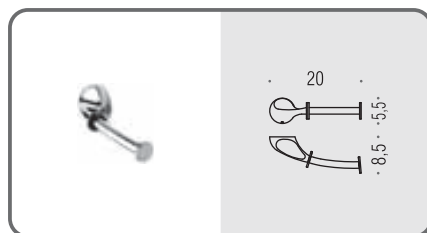

B1201
Porta sapone
Soap dish holder

B1202
Porta bicchiere
Glass holder

B9306
Spandisapone (L 0,38)
Soap dispenser

B9305
Spandisapone (L 0,38) d'appoggio
Standing soap dispenser

B1200
Ghiera
Ring

B12PZ DX - B12PZ SX
Reggimensola
Shelf holder

RA17
Appenditutto
Hook

B1208
Porta rotolo
Paper holder

B1231
Porta salvietta ad anello
Ring towel holder

B0506
Porta scopino d'appoggio
Standing brush holder

B1207
Porta scopino
Hanging brush holder

B1211
Porta salvietta fisso
Towel holder