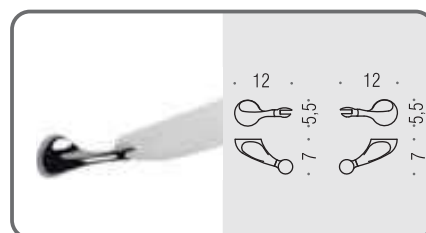

B1201
Porta sapone
Soap dish holder

B1202
Porta bicchiere
Glass holder

B9306
Spandisapone (L 0,38)
Soap dispenser

B9305
Spandisapone (L 0,38) d'appoggio
Standing soap dispenser

B1200
Ghiera
Ring

B12PZ DX - B12PZ SX
Reggimensola
Shelf holder

RA17
Appenditutto
Hook

B1208
Porta rotolo
Paper holder

B1231
Porta salvietta ad anello
Ring towel holder

B0506
Porta scopino d'appoggio
Standing brush holder

B1207
Porta scopino
Hanging brush holder

B1211
Porta salvietta fisso
Towel holder