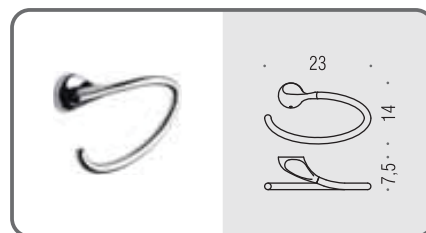

B1201
Porta sapone
Soap dish holder

B1202
Porta bicchiere
Glass holder

B9306
Spandisapone (L 0,38)
Soap dispenser

B9305
Spandisapone (L 0,38) d'appoggio
Standing soap dispenser

B1200
Ghiera
Ring

B12PZ DX - B12PZ SX
Reggimensola
Shelf holder

RA17
Appenditutto
Hook

B1208
Porta rotolo
Paper holder

B1231
Porta salvietta ad anello
Ring towel holder

B0506
Porta scopino d'appoggio
Standing brush holder

B1207
Porta scopino
Hanging brush holder

B1211
Porta salvietta fisso
Towel holder